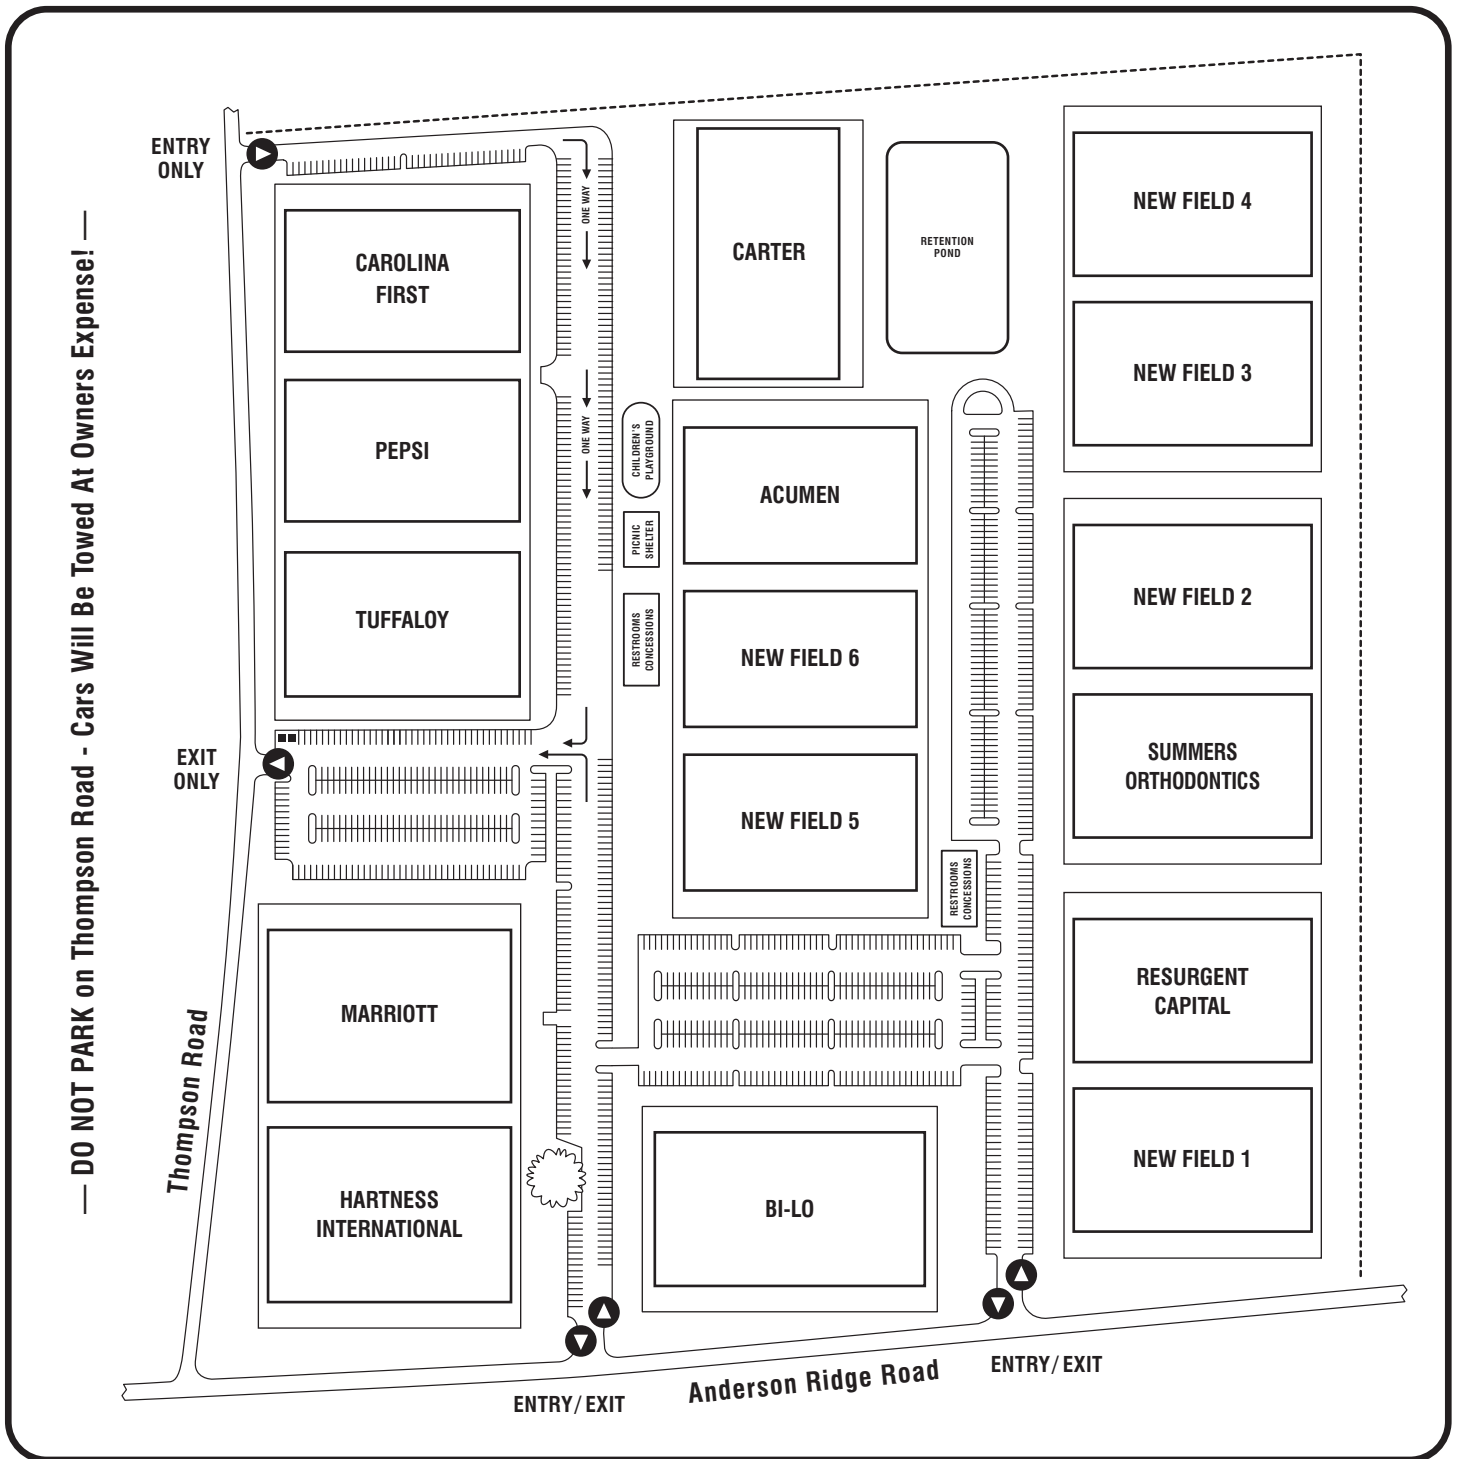

Welcome to the MeSA Soccer Complex

Home of the 2009 Region III Presidents Cup

Medical Staff Provided On-site by St. Francis Sports Medicine
Fields Operated by CESA — Maintained by Greenville County Recreation District

MeSA Speed Limit is 15 MPH • No Pets Allowed

Weather Hotline: (864) 288-0980

www.carolinaelitesc.com